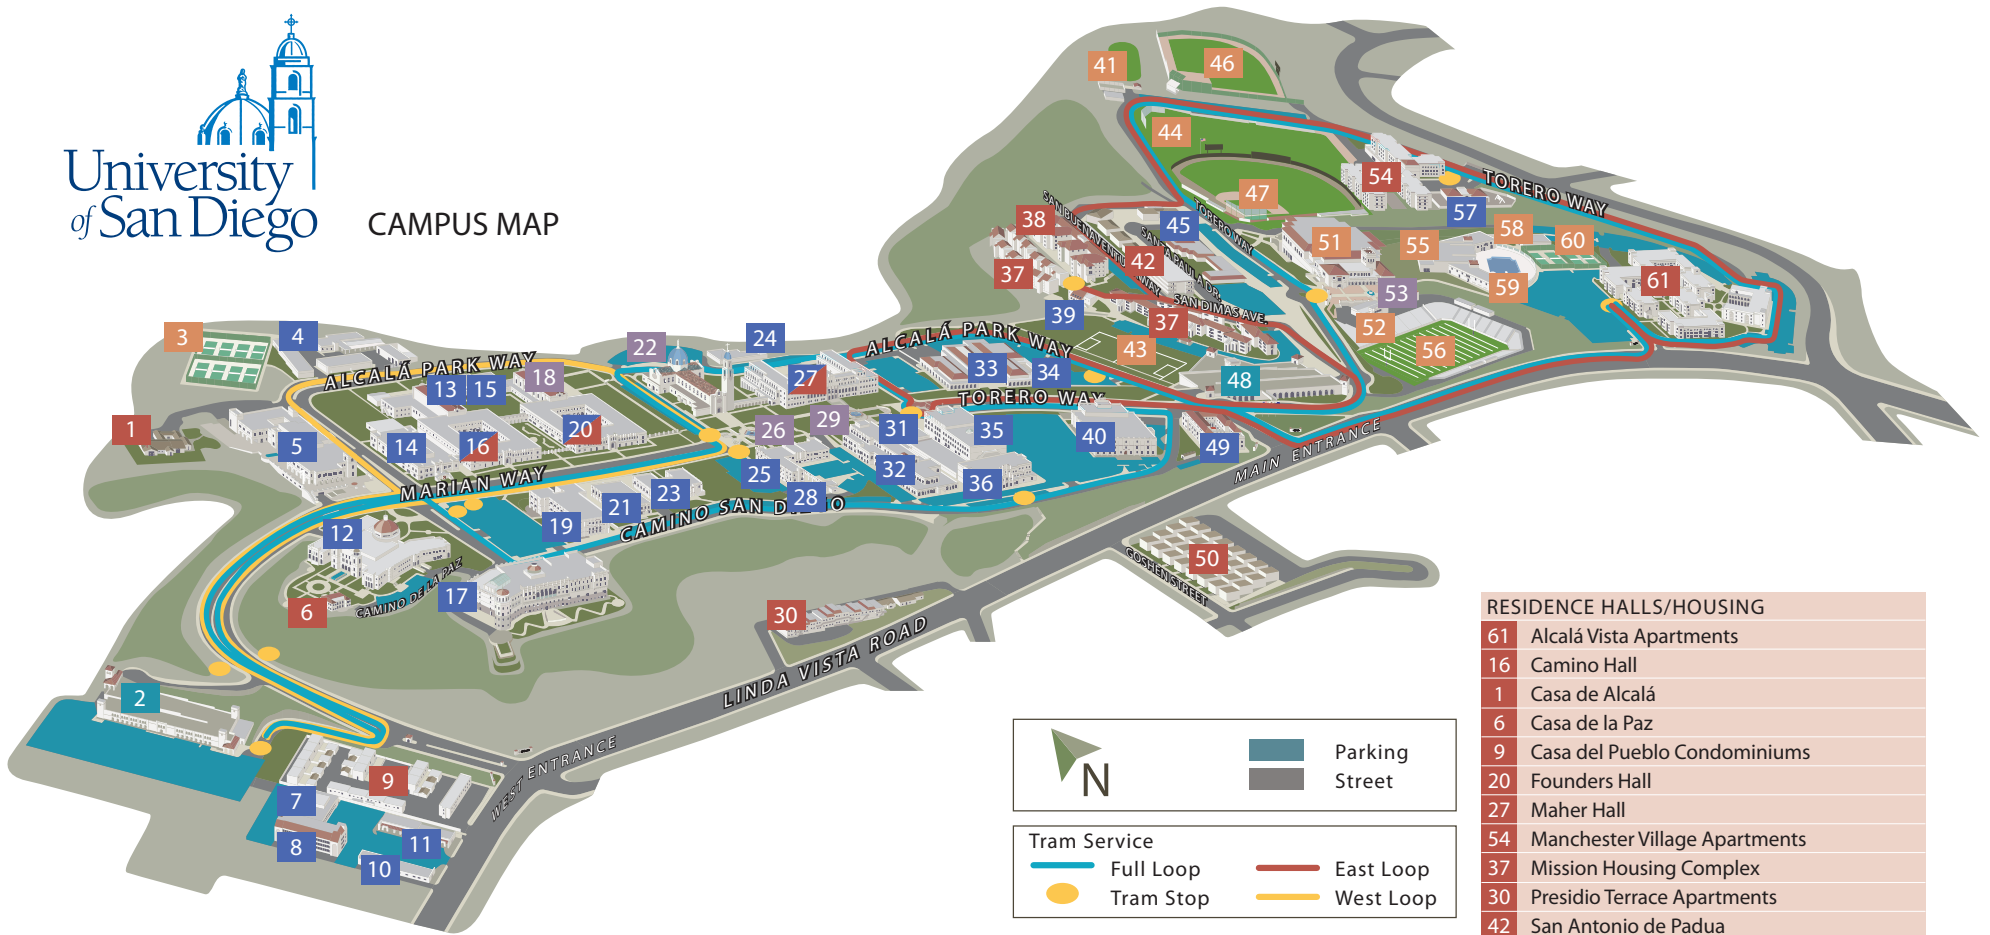

CAMPUS MAP

ACADEMIC/ADMINISTRATIVE FACILITIES

7	Alcalá Park West - Coronado	21	Manchester Executive Conference Center
8	Alcalá Park West - Barcelona	57	Manchester Child Development Center
10	Alcalá Park West - Ávila	39	Mission Crossroads
11	Alcalá Park West - Durango	5	Mother Rosalie Hill Hall
16	Camino Hall	19	Olin Hall
14	Copley Library	40	Pardee Legal Research Center
49	Degheri Alumni Center	24	Procurement; Copy and Graphics
4	Facilities Management Complex	28	Public Safety, Parking Services and Visitor Info
20	Founders Hall	15	Sacred Heart Hall
31	Guadalupe Hall	32	Serra Hall
23	Hahn School of Nursing and Health Science	17	Shiley Center for Science and Technology
33	Hahn University Center & Bookstore	45	St. Francis Center for Priestly Formation
25	Hughes Administration Center	13	Student Health Center
12	Joan B. Kroc Institute for Peace & Justice	34	Student Life Pavilion
36	Loma Hall	35	Warren Hall
27	Maher Hall		

ATHLETIC FACILITIES

47	Cunningham Baseball Field
60	East Tennis Courts
52	Field House
51	Jenny Craig Pavilion
44	Manchester Valley Field
59	Pool
46	Softball Field
55	Sports Center
41	Sports Field
56	Torero Stadium
43	Valley Field
58	Weight Room
3	West Tennis Court

PARKING STRUCTURES

48	Mission Parking
2	West Marian Way Parking

RESIDENCE HALLS/HOUSING

61	Alcalá Vista Apartments
16	Camino Hall
1	Casa de Alcalá
6	Casa de la Paz
9	Casa del Pueblo Condominiums
20	Founders Hall
27	Maher Hall
54	Manchester Village Apartments
37	Mission Housing Complex
30	Presidio Terrace Apartments
42	San Antonio de Padua
38	San Buenaventura
50	University Terrace Apartments

CHURCHES/PLAZAS

18	Founders Chapel
22	The Immaculata
26	Colachis Plaza
29	Plaza de San Diego
53	Eagan Plaza

ON CAMPUS DINING

5	Bert's Bistro
12	La Paloma
33	La Gran Terraza
34	Pavilion Dining/Tu Mercado
50	ATM/Concessions
27	Aromas
38	Missions Café